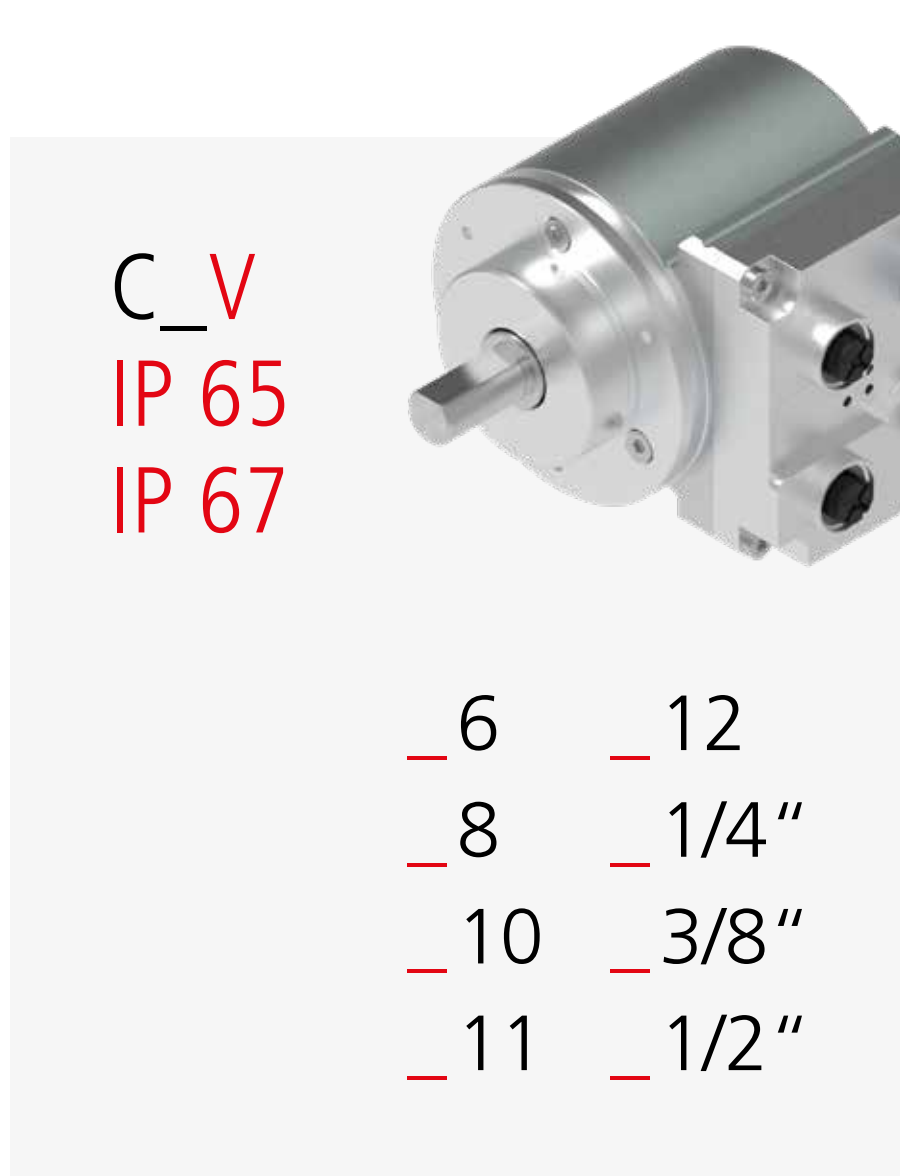

C__ 582

	CM_ Mag.	CE_ Opt.	CO_ Opt. High
C__ 582S Singleturn	≤ 13 bit 1 ↻	≤ 15 bit 1 ↻	≤ 18 bit 1 ↻
C__ 582M Multiturn	≤ 13 bit 4096 ↻	≤ 15 bit 4096 ↻	≤ 18 bit 4096 ↻