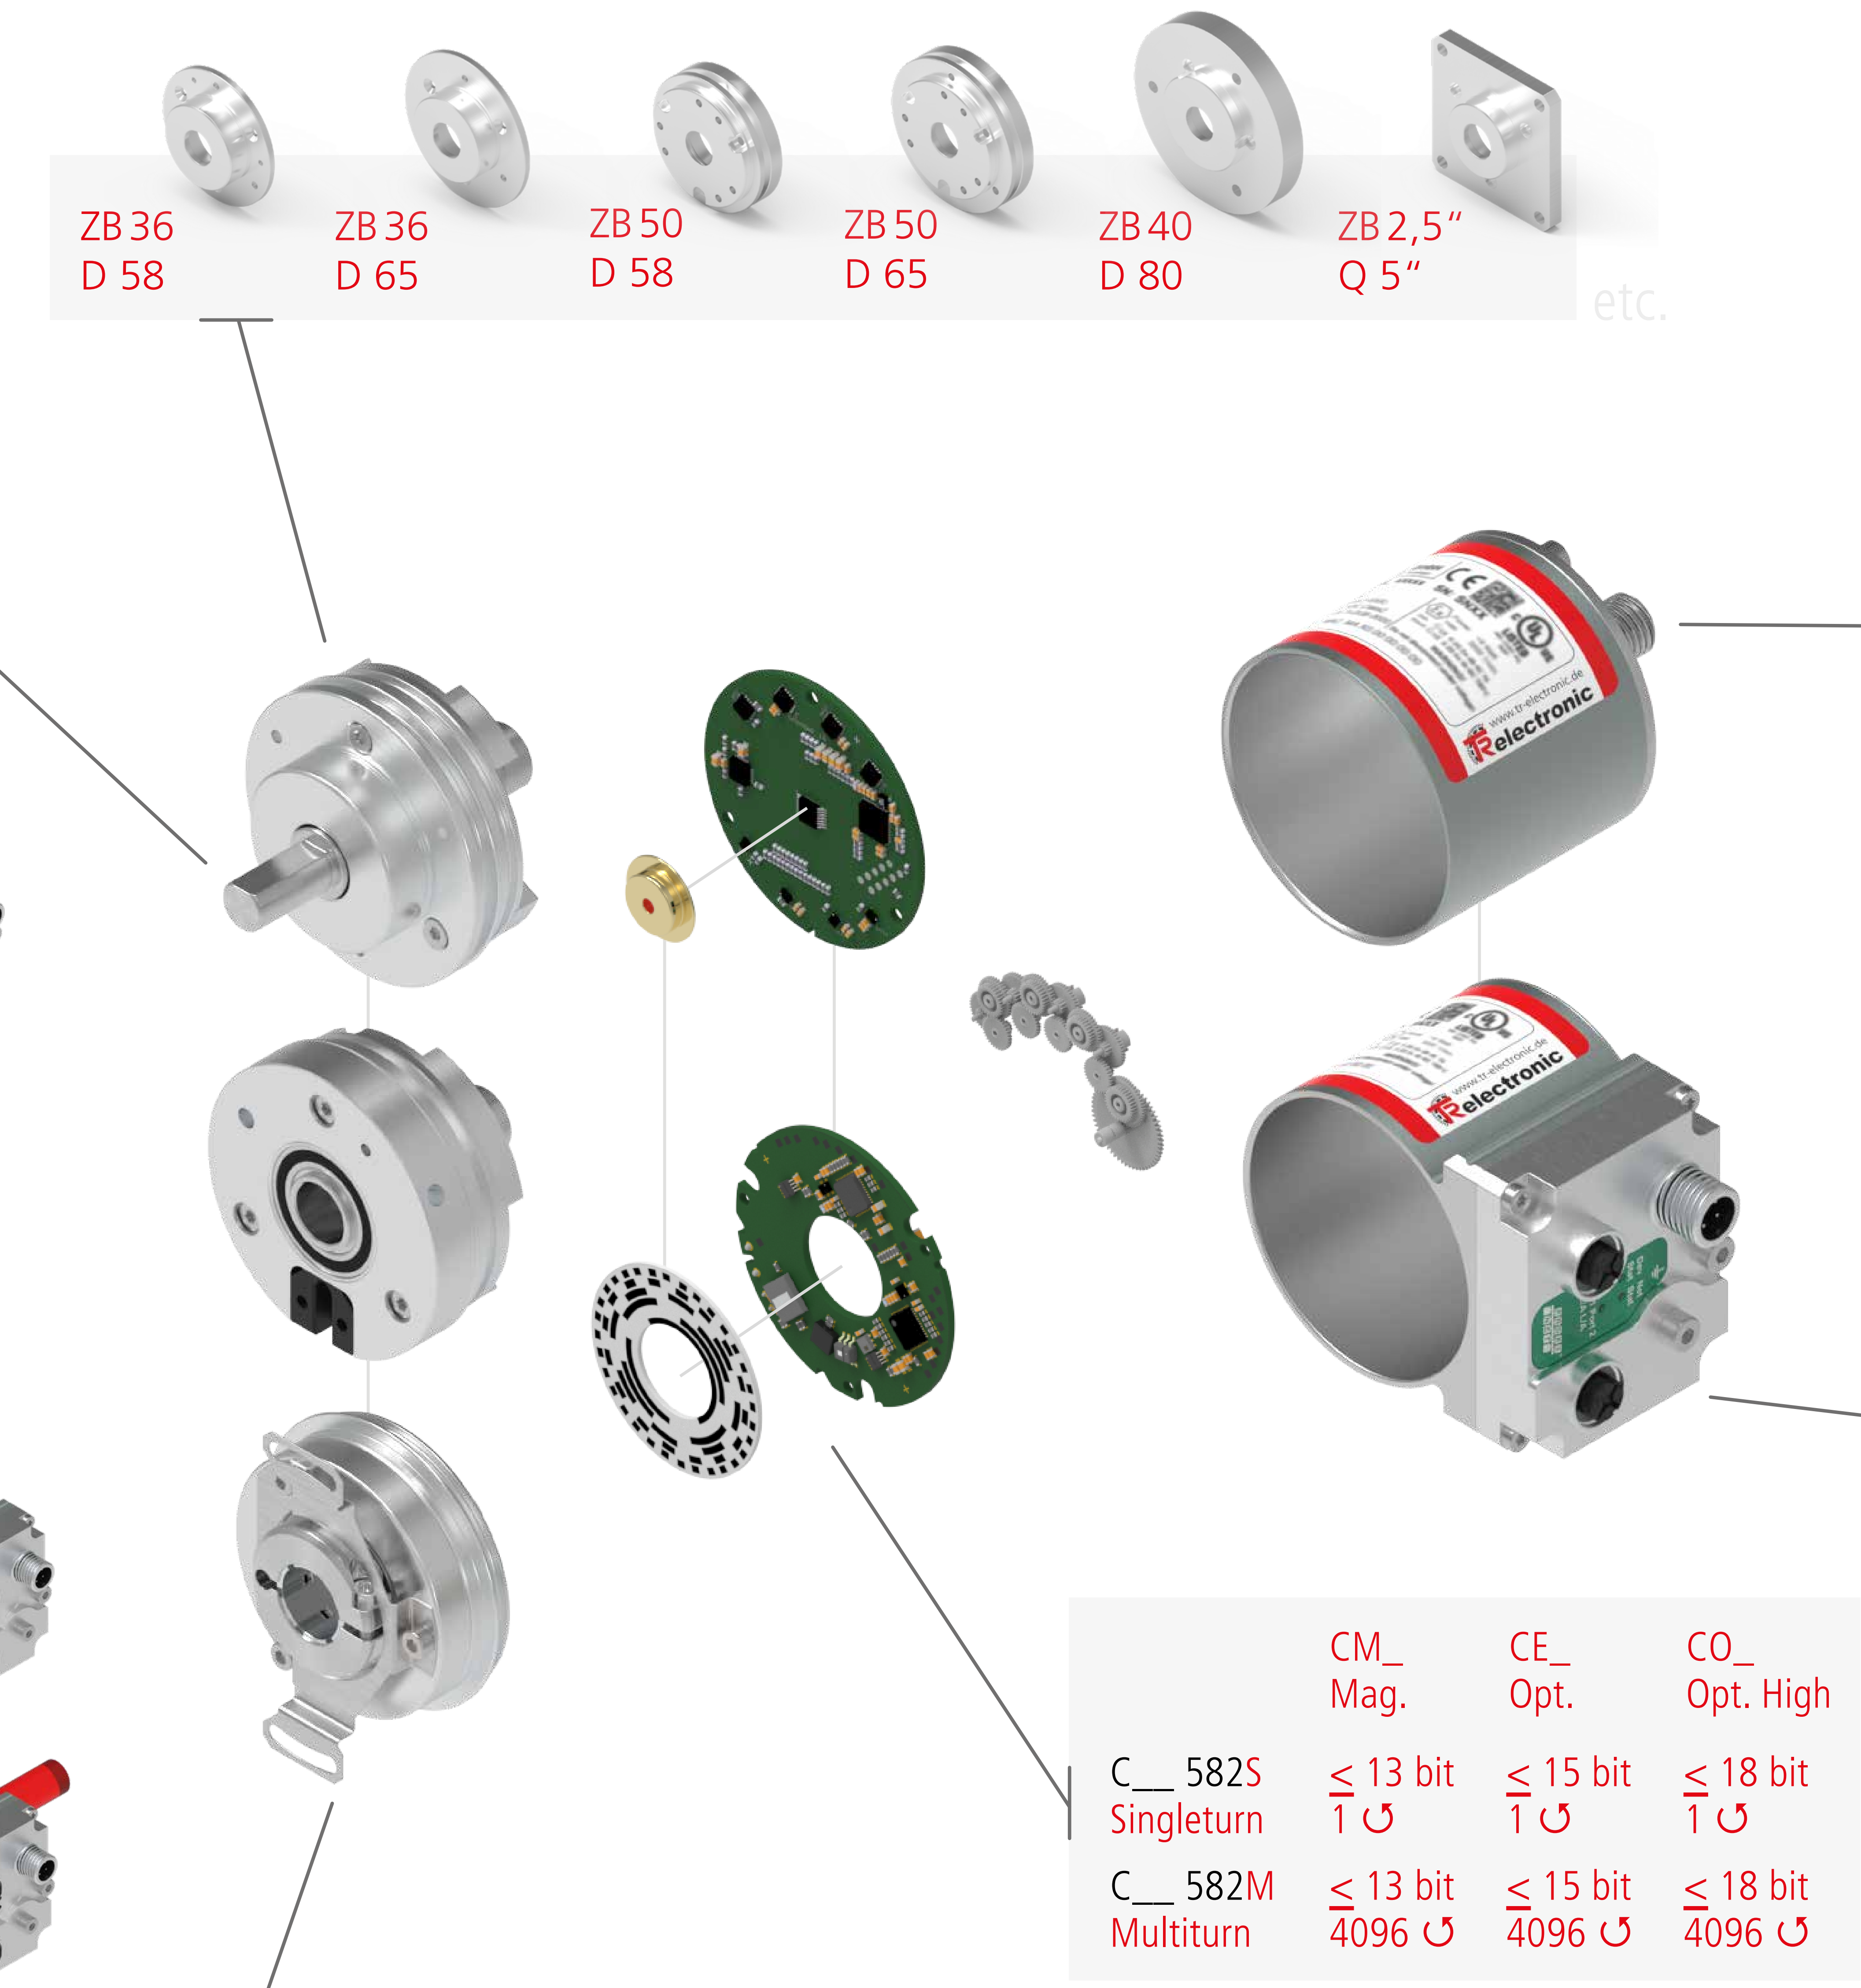

C__ 582

	CM_ Mag.	CE_ Opt.	CO_ Opt. High
C__ 582S Singleturn	≤ 13 bit 1 ↻	≤ 15 bit 1 ↻	≤ 18 bit 1 ↻
C__ 582M Multiturn	≤ 13 bit 4096 ↻	≤ 15 bit 4096 ↻	≤ 18 bit 4096 ↻