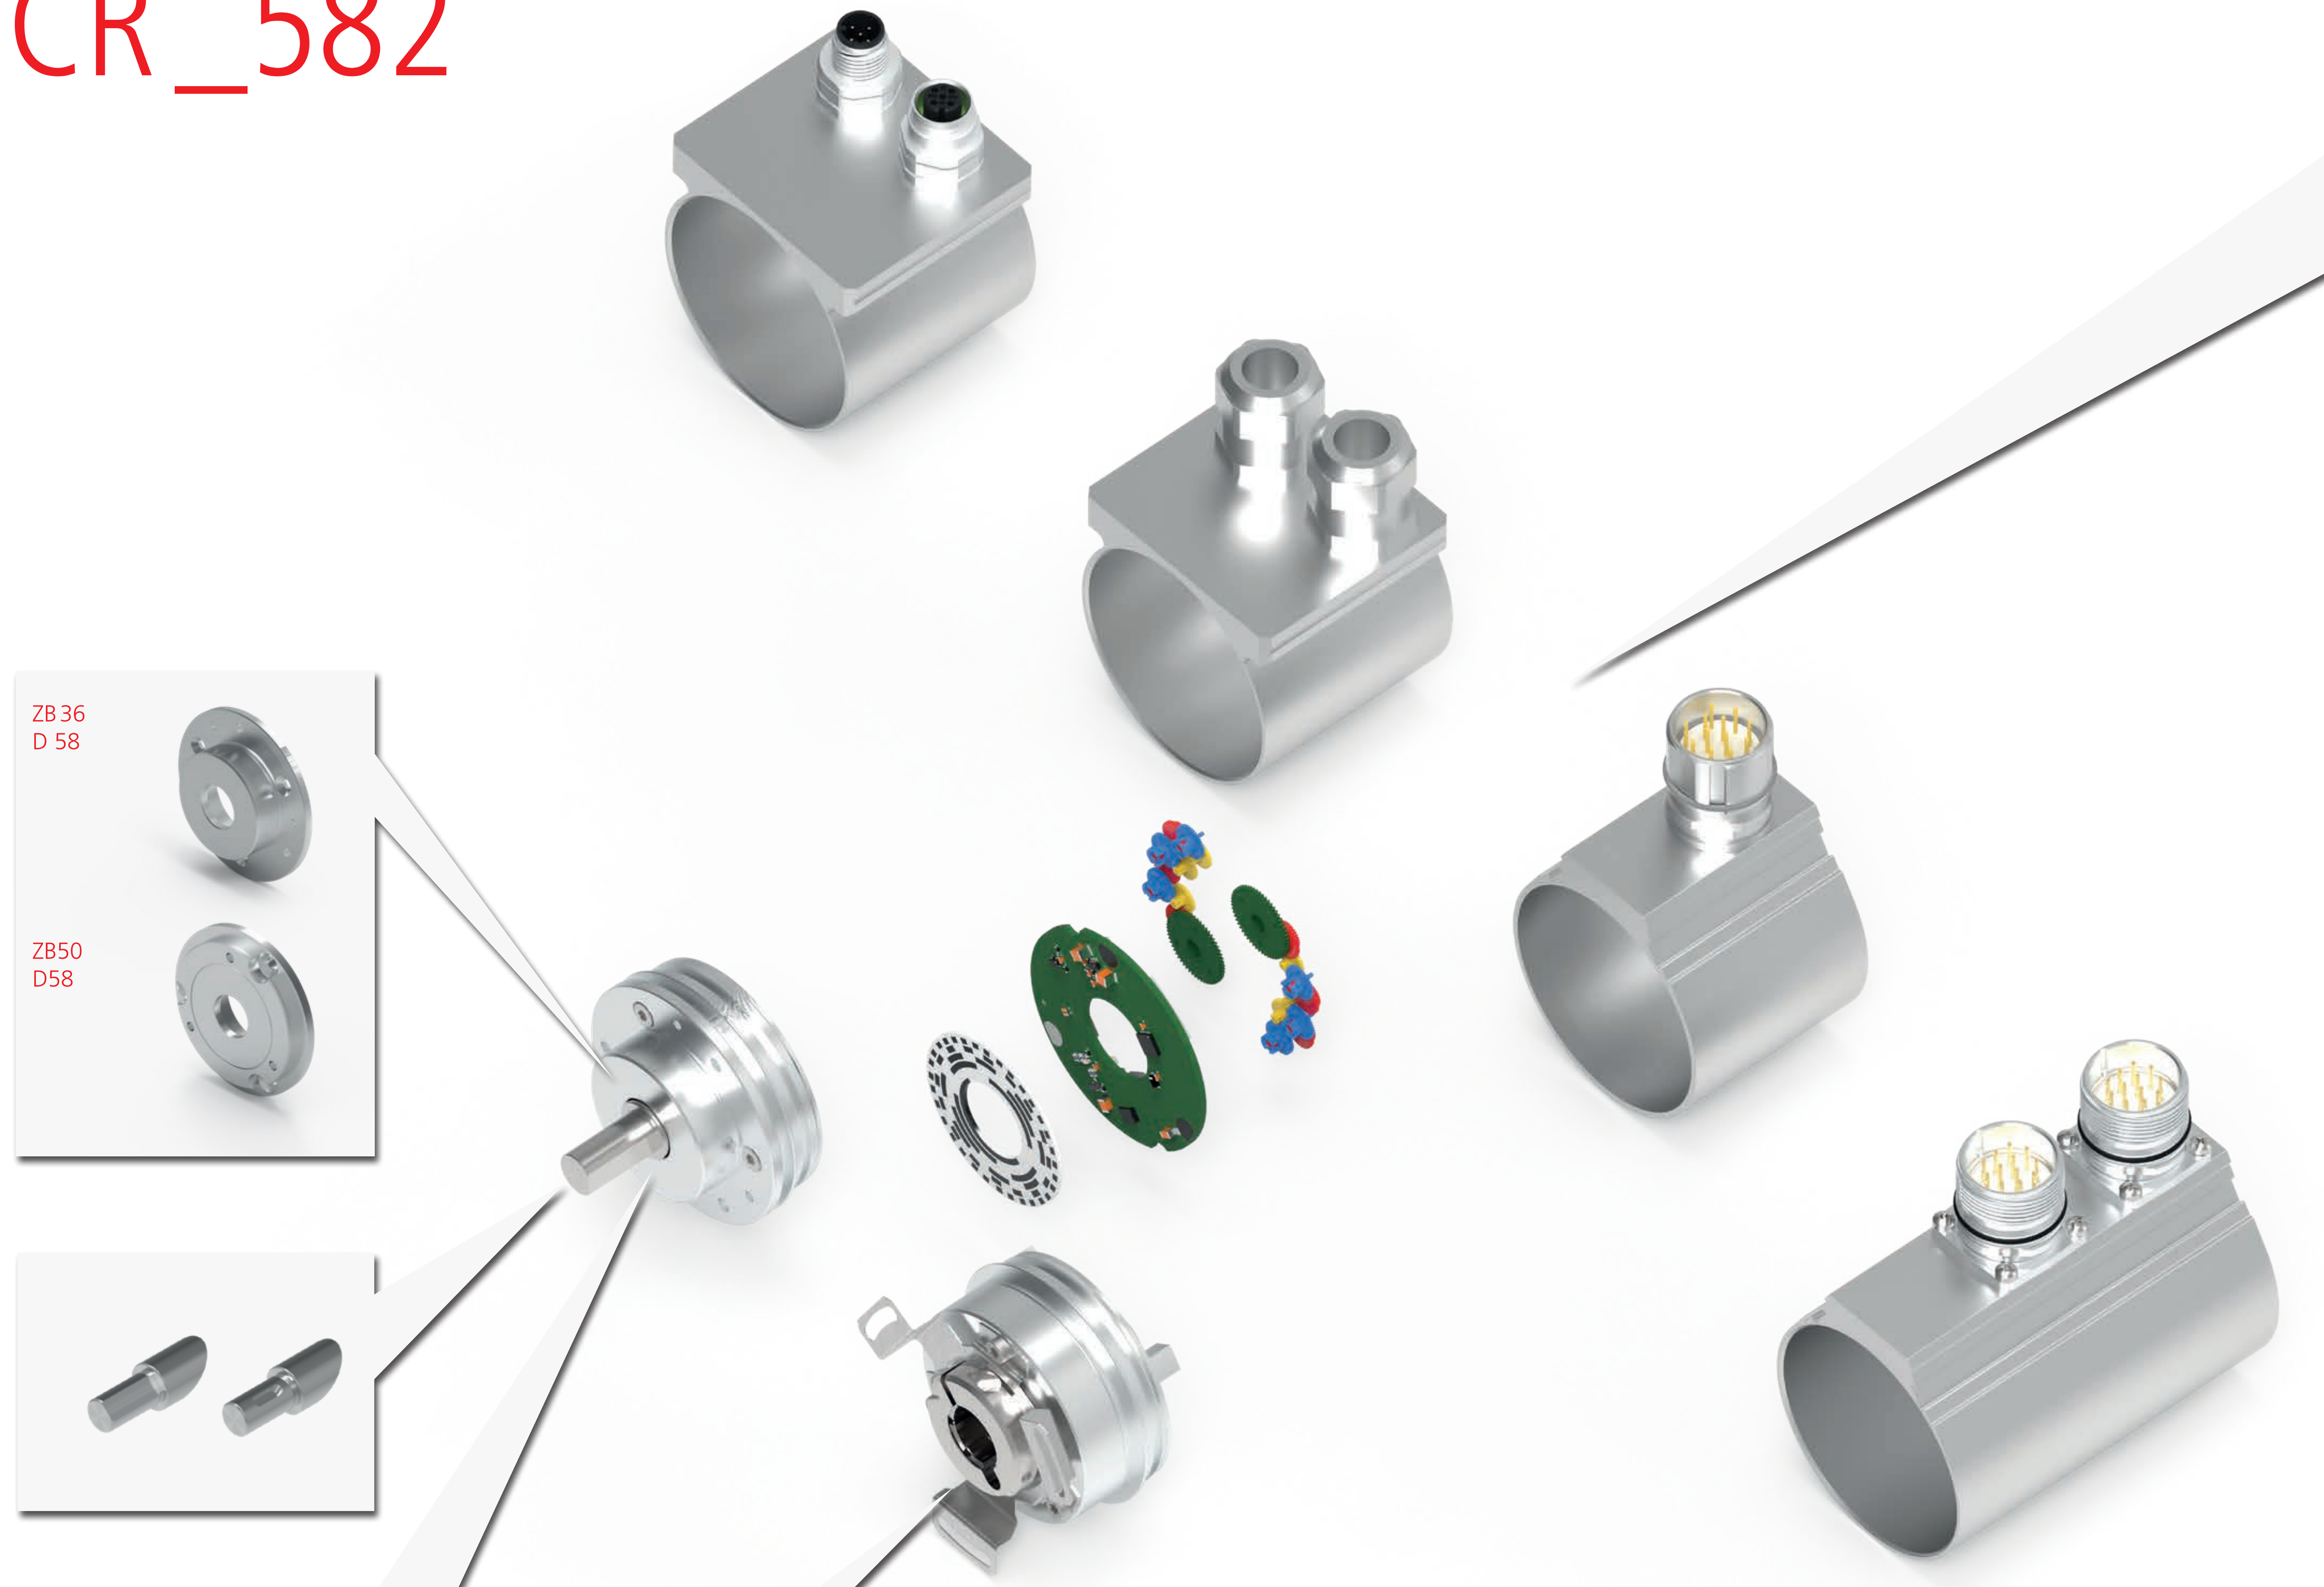

CR_582

	2x CANopen	SSI+INC	2xSSI
M12	✓	✓	✓
KV		✓	✓
1x M23		✓	✓
2x M23			✓