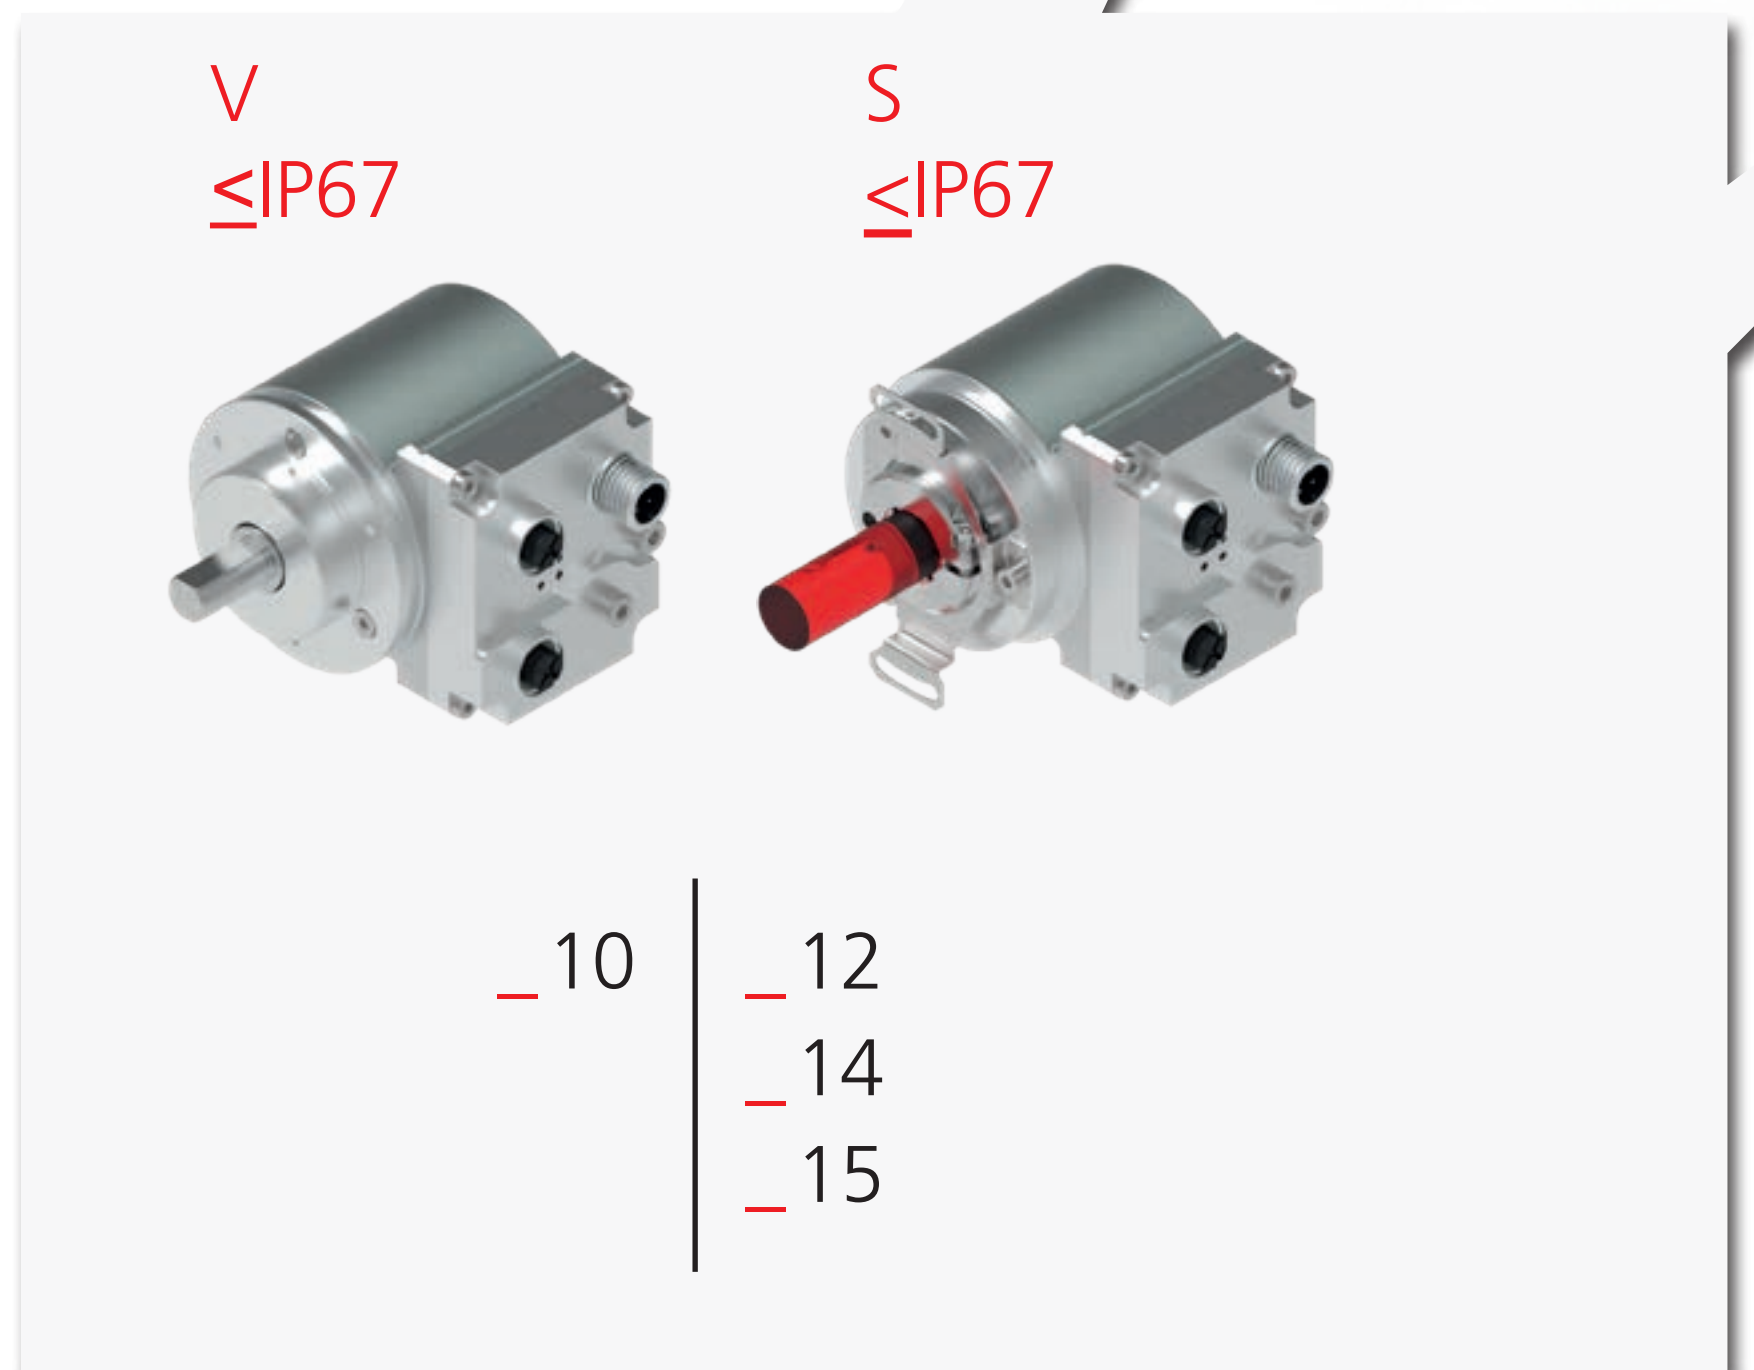

CR_582

	2x CANopen	SSI+INC	2xSSI
M12	✓	✓	✓
KV		✓	✓
1x M23		✓	✓
2x M23			✓