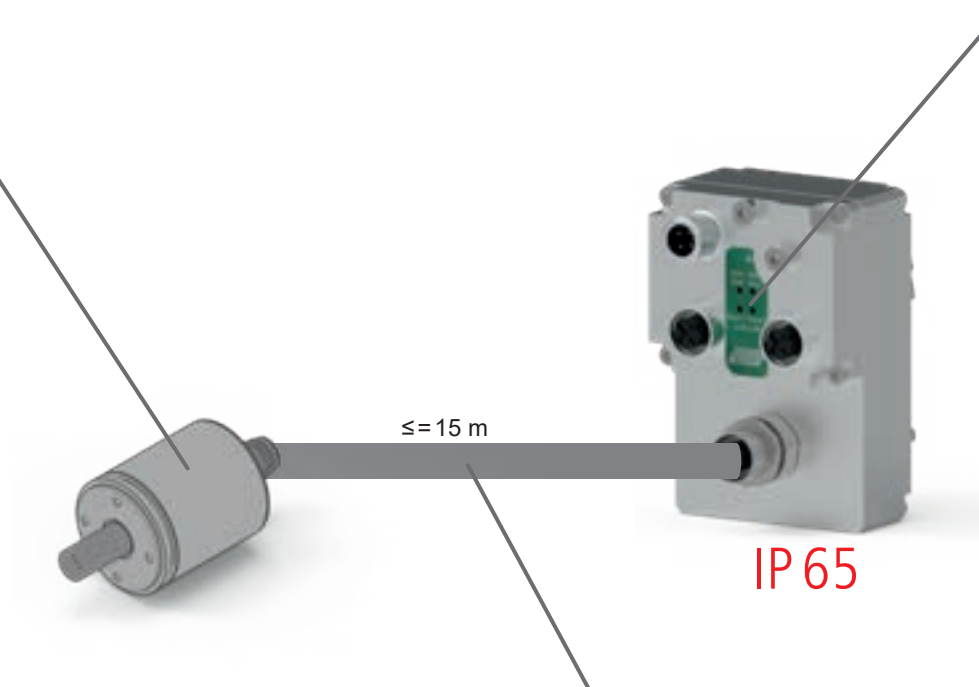

Interface box CIB2X