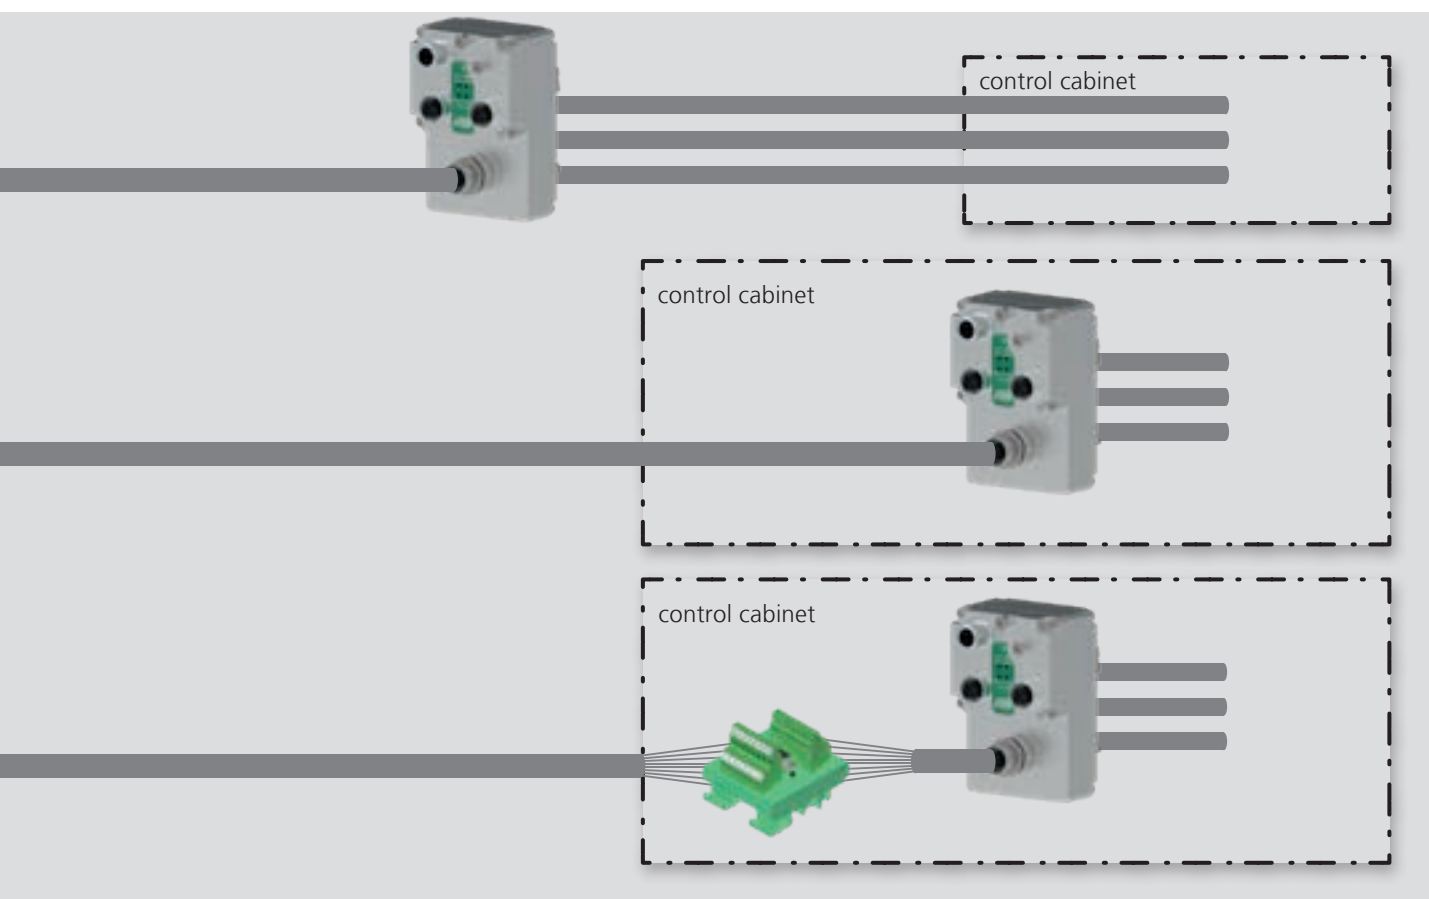

last changed: 11/2025 · TR-V-VI-GB-0062v00 · Subject to technology and design modifications.