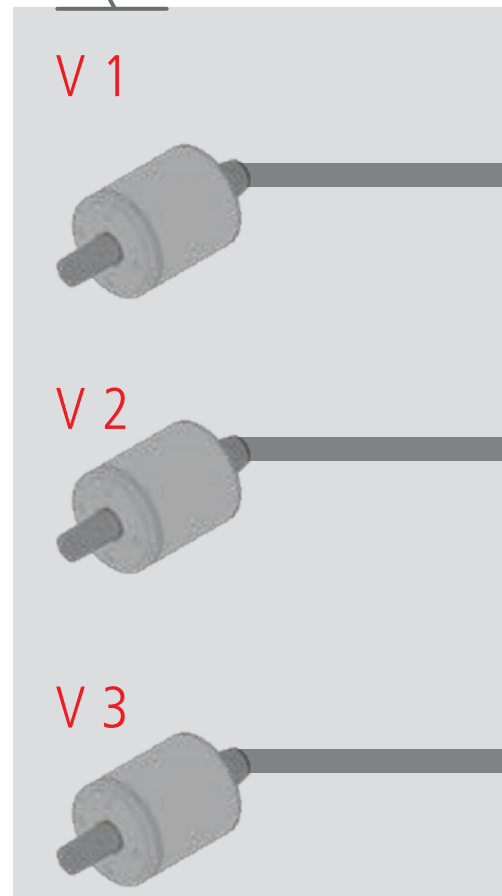

Interface box CIB2X