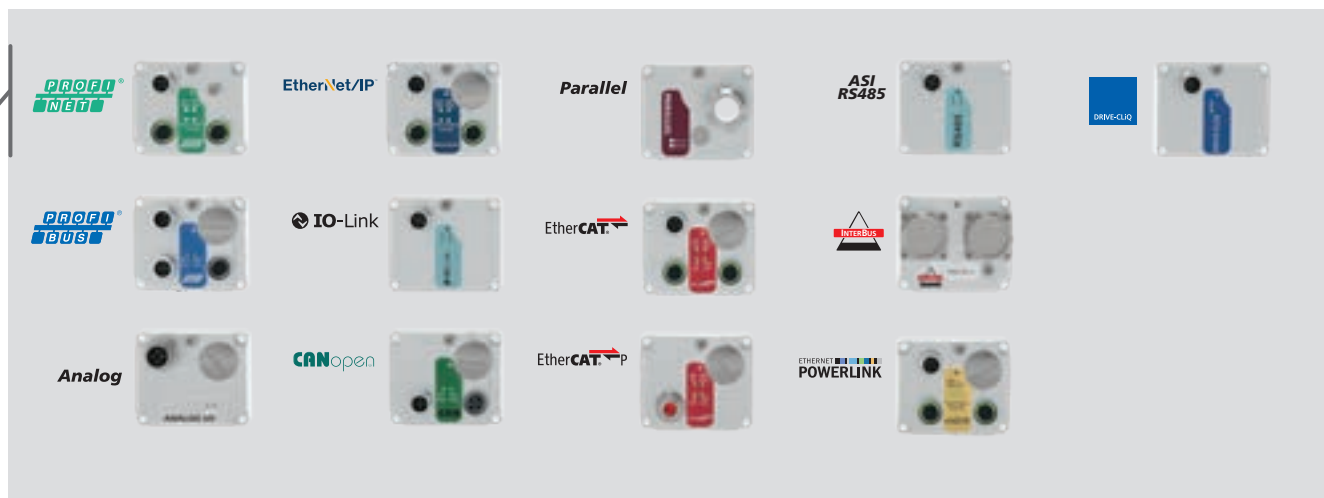

last changed: 11/2025 · TR-V-VI-GB-0062v00 · Subject to technology and design modifications.